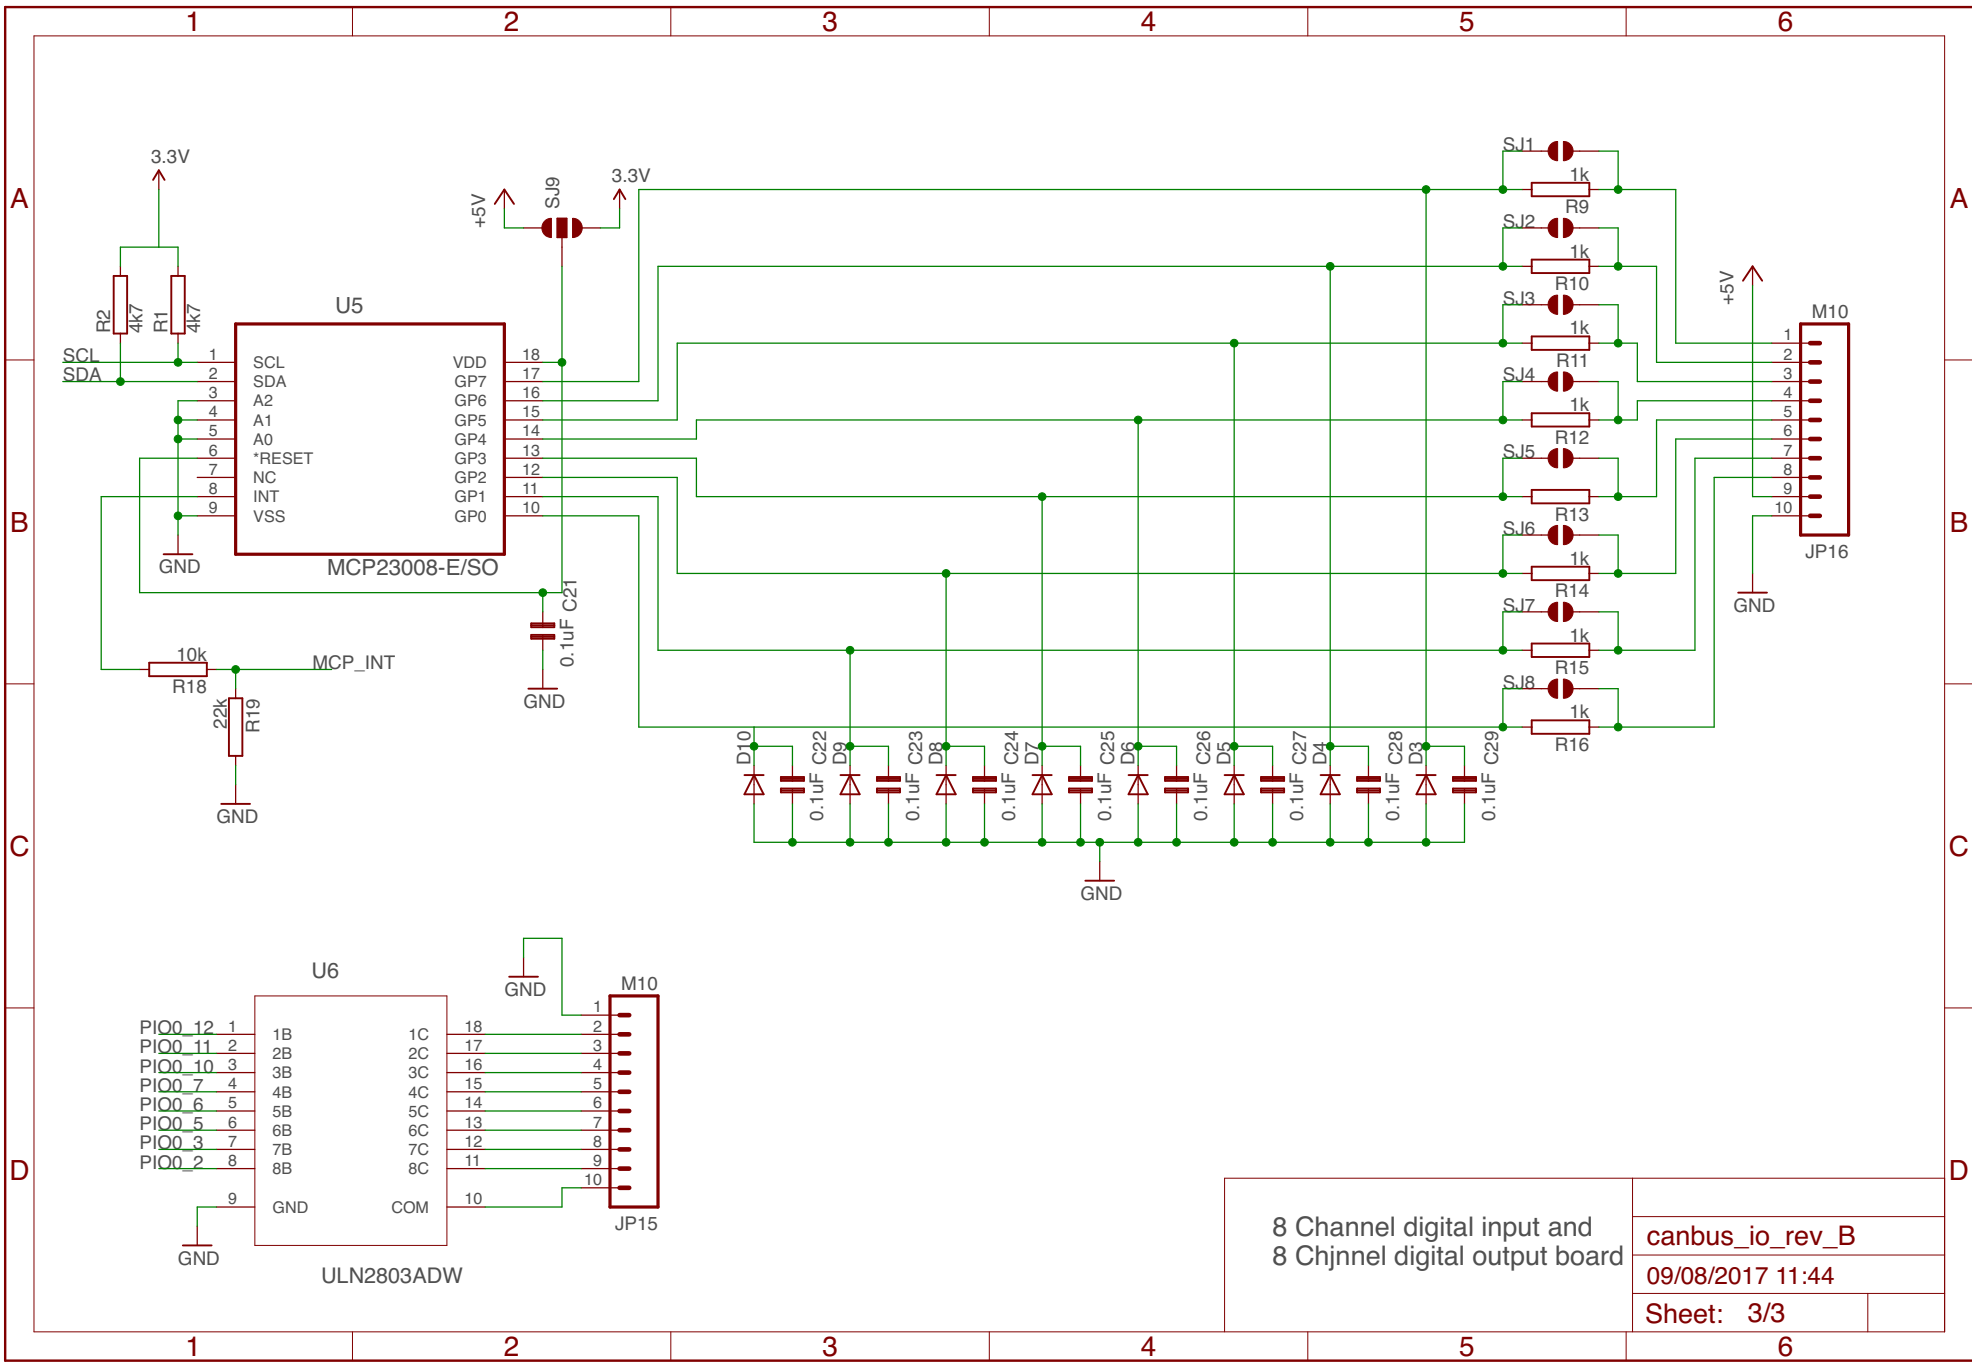

8 Channel digital input and
8 Chjnnel digital output board
www.skpang.co.uk

canbus_io_rev_B
09/08/2017 11:44
Sheet: 2/3

8 Channel digital input and
8 Chjnnel digital output board

canbus_io_rev_B	
09/08/2017 11:44	
Sheet: 3/3	