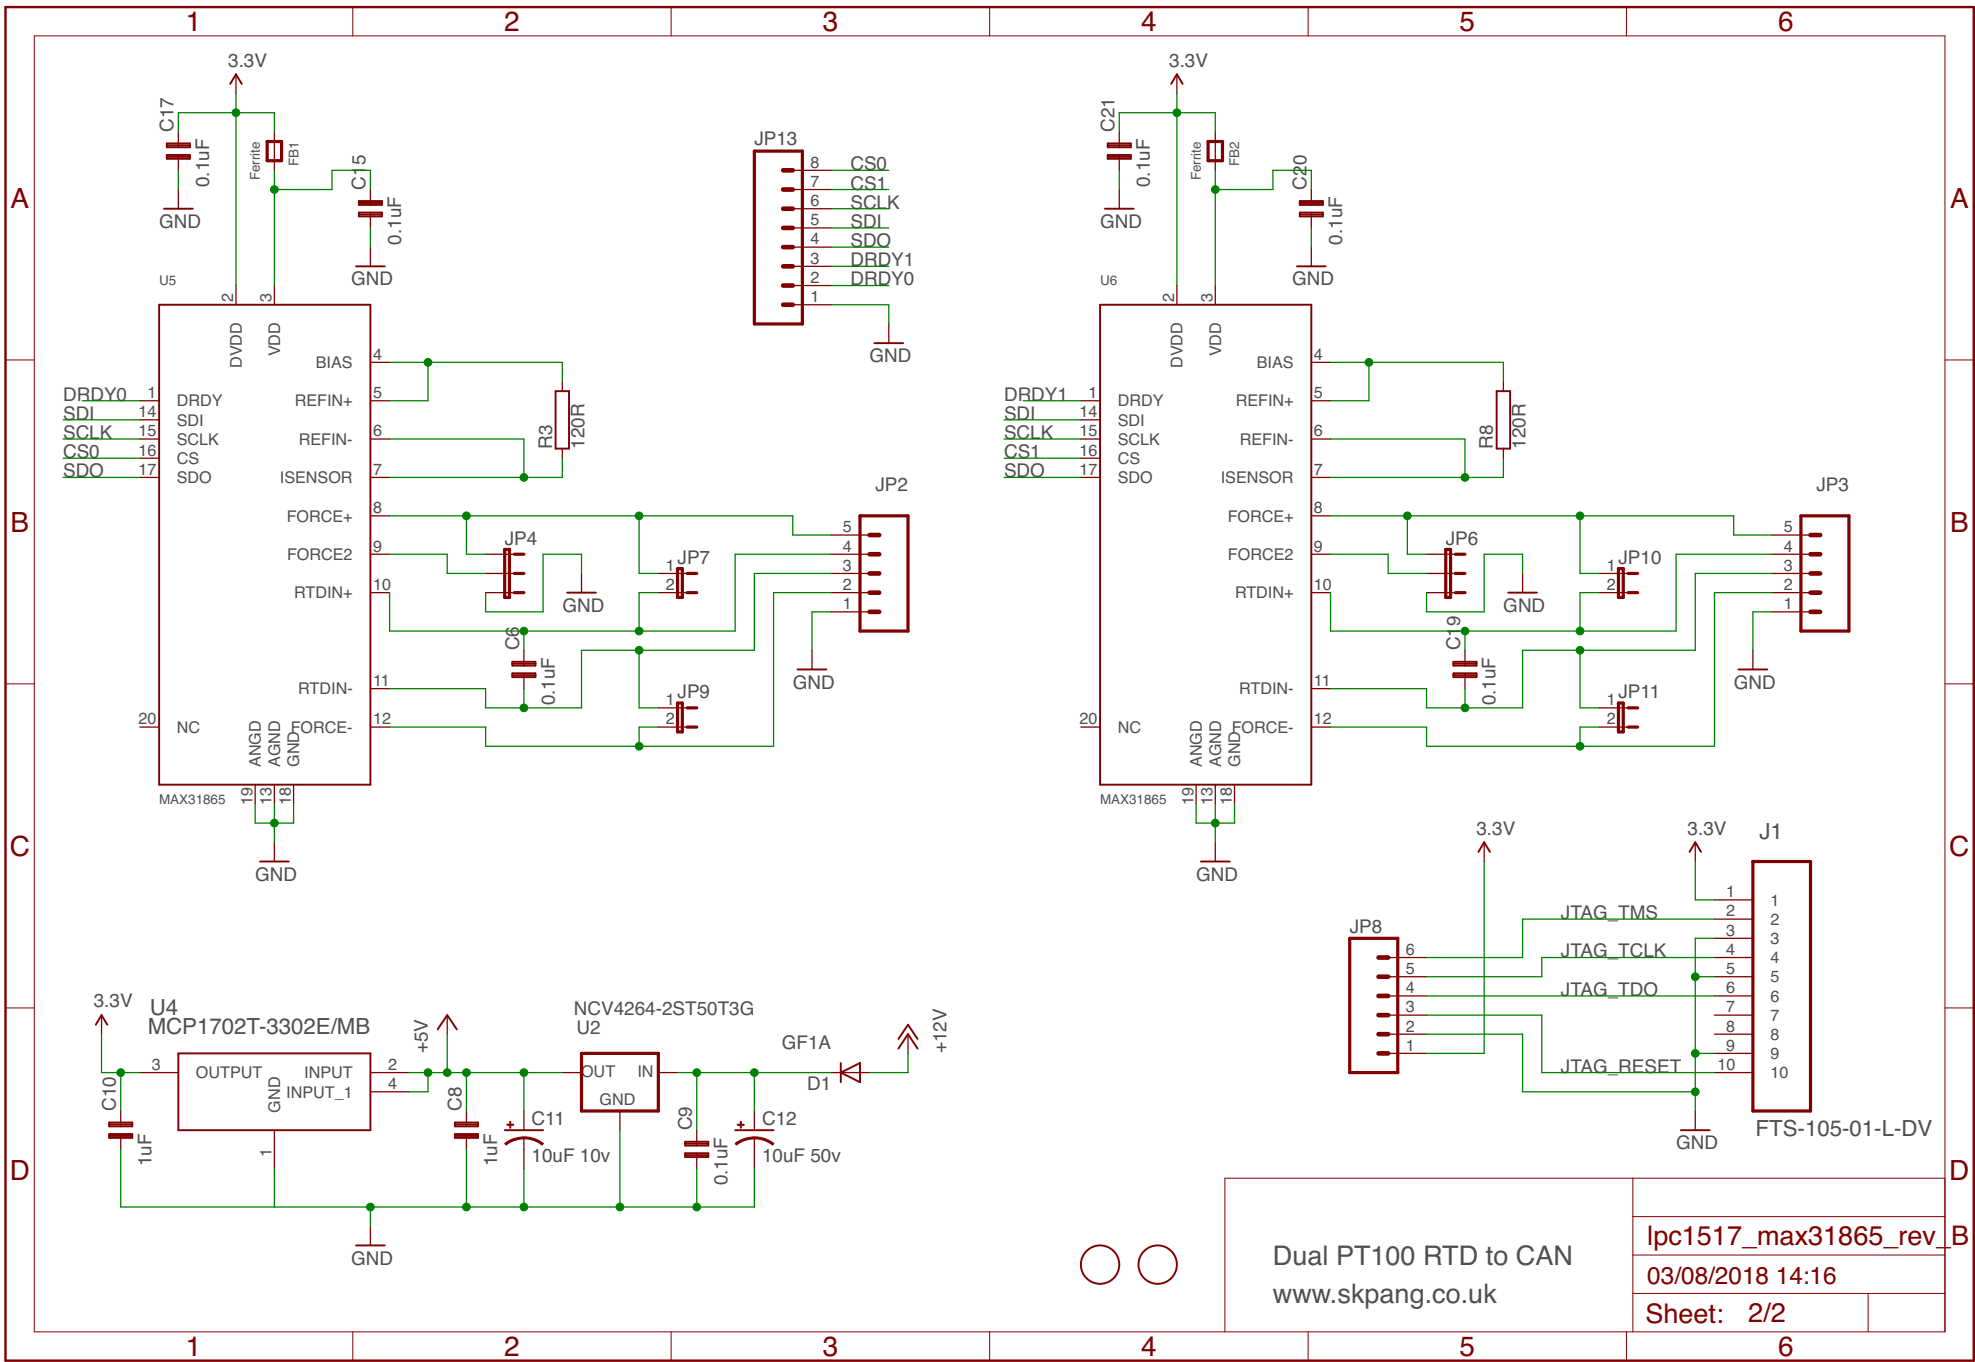

Dual PT100 RTD to CAN  
www.skpang.co.uk

lpc1517\_max31865\_rev  
03/08/2018 14:16  
Sheet: 1/2

○ ○  
 Dual PT100 RTD to CAN  
 www.skpang.co.uk  
 lpc1517\_max31865\_rev  
 03/08/2018 14:16  
 Sheet: 2/2